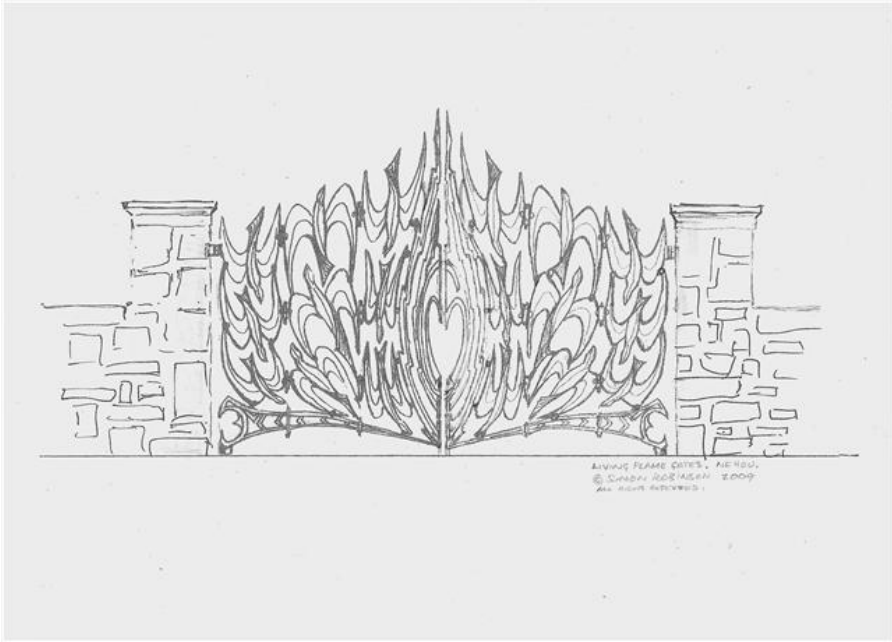

#### Basic Description:

A double gate of approx. just over 10 feet or 3 metres span.

Each leaf comprises 3 sections hinged to each other to fold into a triangle in plan view.

Material is forged and polished stainless steel round bar and angle section.

#### Elements:

Symbolism of the reciprocal nature of love through rising and descending doves.

Central theme of Living Flame surrounding letters 'C' Christ and 'M' Mary. 'M' also symbolic heart.

The whole is squashing out or triumphing over conflict symbolized by serpent as opposite of God's love.

[Living Flame Gates.jpg](#)

PICT3020.jpg

PICT3022.jpg

[PICT3024.jpg](#)

[PICT3028.jpg](#)