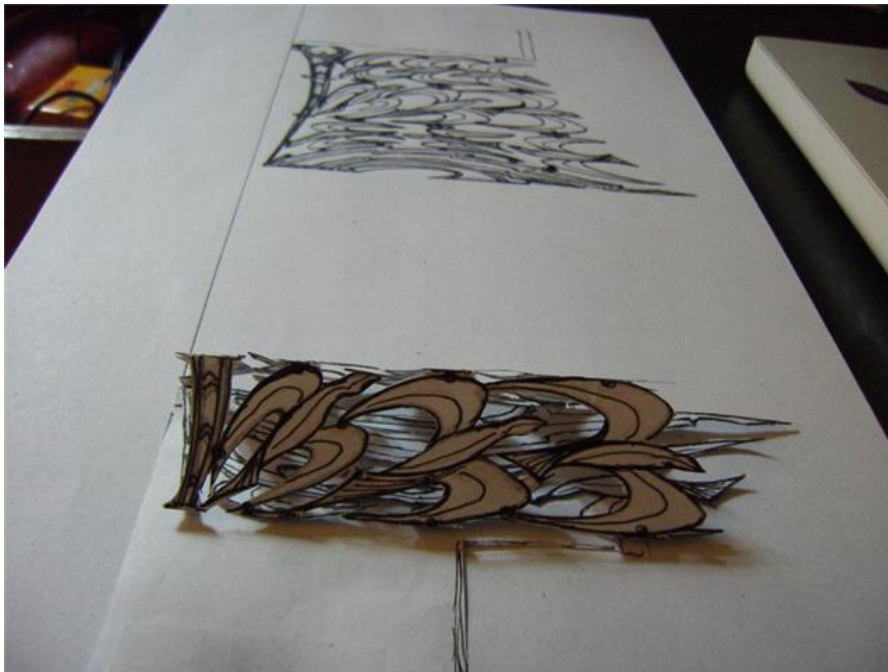

#### Basic Description:

A double gate of approx. just over 10 feet or 3 metres span.

Each leaf comprises 3 sections hinged to each other to fold into a triangle in plan view.

Material is forged and polished stainless steel round bar and angle section.

#### Elements:

Symbolism of the reciprocal nature of love through rising and descending doves.

Central theme of Living Flame surrounding letters 'C' Christ and 'M' Mary. 'M' also symbolic heart.

The whole is squashing out or triumphing over conflict symbolized by serpent as opposite of God's love.