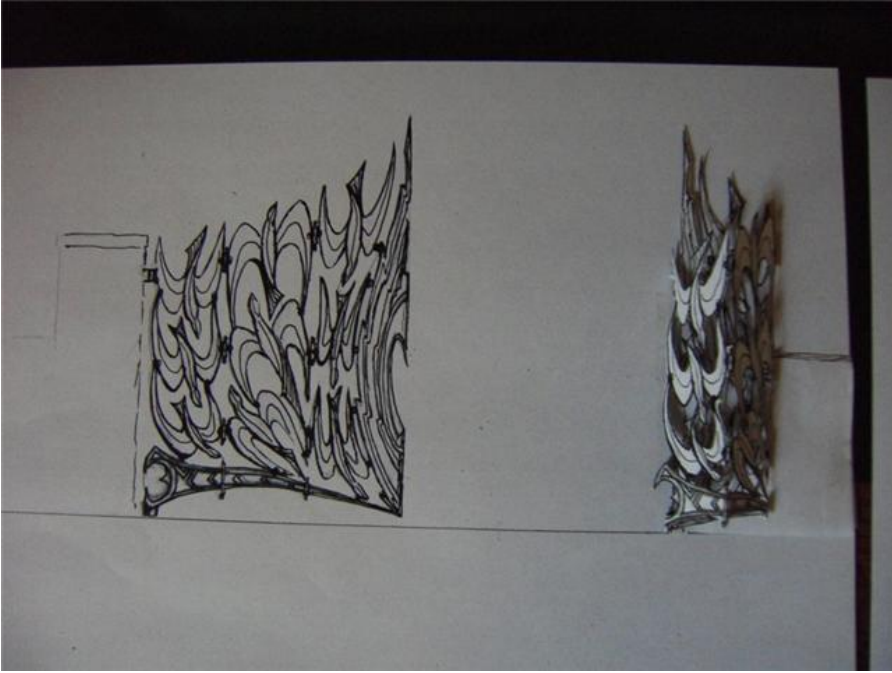

PICT3022.jpg